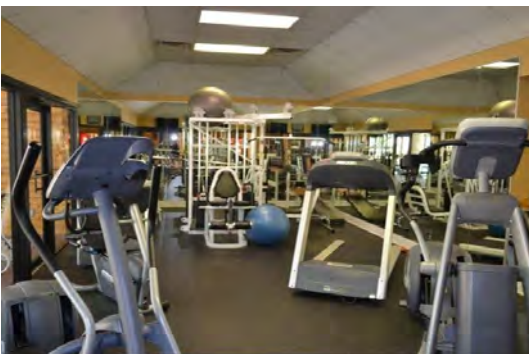

Included Utilities: Electric/ Water/ Garbage/ Cable TV/ Wi-Fi/ Phone

Property Amenities

- Basketball Courts
- Clubhouse
- Covered Parking
- Emergency Maintenance
- Fitness Center
- Garage
- Hot Tub
- Swimming Pool
- Laundry Facility
- Tennis Courts
- Playground
- Laundry Facility
- Pet Friendly